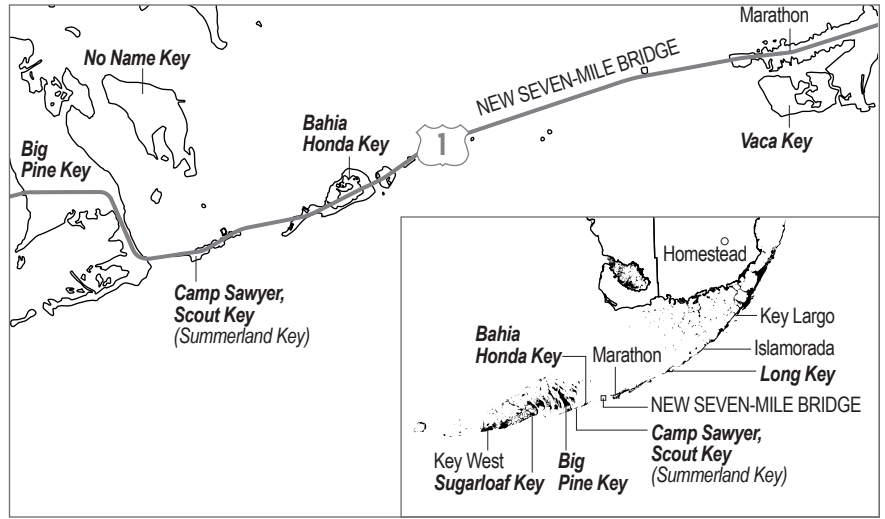

Camp Sawyer Edward B. Knight Scout Reservation

33990 Overseas Hwy

Big Pine Key (Scout Key), FL 33043-3515

Camp Sawyer